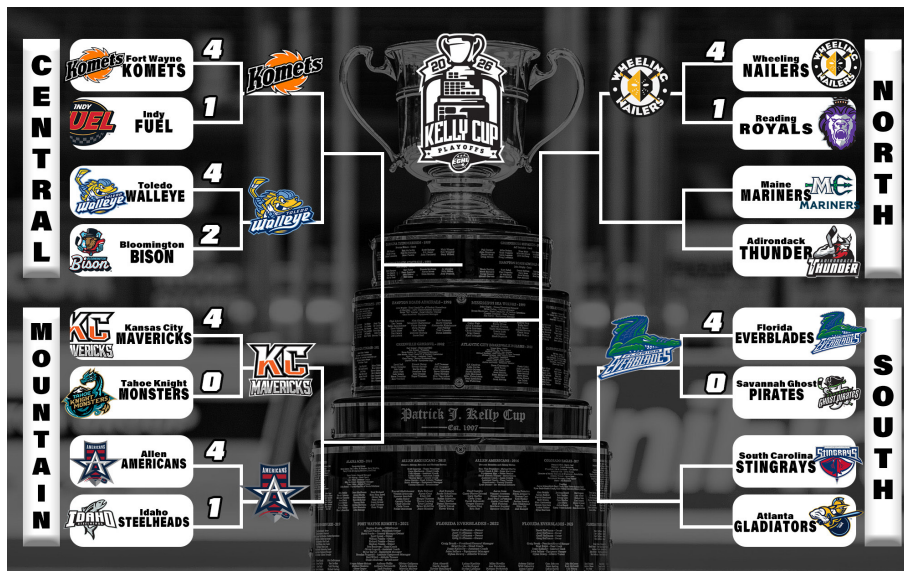

Days Rec.

Monday	1-0
Tuesday	1-0
Wednesday	0-0
Thursday	0-0
Friday	1-1
Saturday	0-1
Sunday	0-0

RAYS SEASON BREAKDOWN

HIGHS AND LOWS

MISCELLANEOUS

Winning streak:	7
Losing streak:	3
Home W streak:	6
Home L streak:	2
Road W streak:	7
Road L streak:	2
Largest deficit overcome in win:	2 (vs GSO, 11/28)
Longest game:	2:54 (@IDH, 3/28)
Largest home crowd:	9,732 (2/18 vs GVL)
Smallest home crowd:	2,730 (12/10 vs ORL)
Largest road crowd:	14,268 (@JAX, 2/28)
Smallest road crowd:	2,564 (@GVL, 10/19)