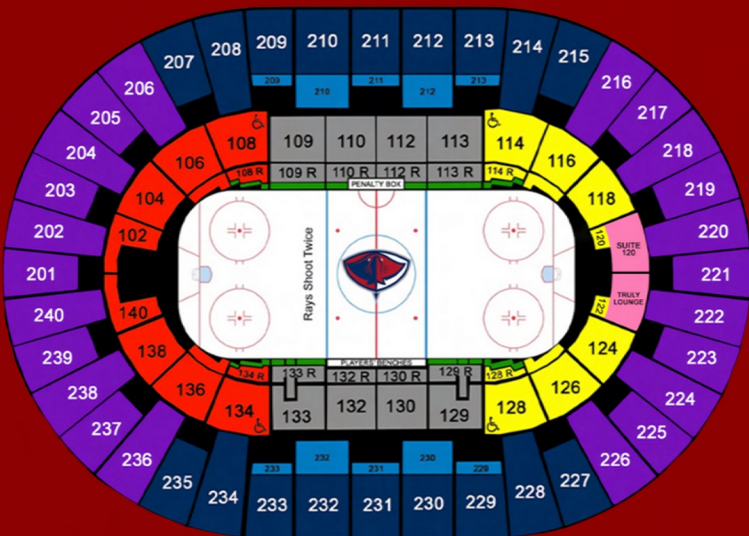

# 2026-27 FULL SEASON TICKETS

**BEST PRICE, BEST SEATS, BEST BENEFITS**

- **SAVE UP TO 60% OFF SINGLE GAME PRICE**
- **EXCLUSIVE MEET THE TEAM EVENTS**
- **SAME GREAT SEAT FOR ALL 36 HOME GAMES**
- **FLEXIBLE TICKET EXCHANGE PROGRAM**
- **FREE PARKING (A \$360 VALUE)**
- **FIRST ROUND OF KELLY CUP PLAYOFFS INCLUDED**

<b>GLASS</b>	<b>\$1,440</b>
<b>PLATINUM</b>	<b>\$1,136</b>
<b>PREMIUM</b>	<b>\$984</b>
<b>ENDS</b>	<b>\$882</b>
<b>MEZZANINE</b>	<b>\$846</b>
<b>BALCONY</b>	<b>\$690</b>
<b>BALCONY ENDS</b>	<b>\$654</b>