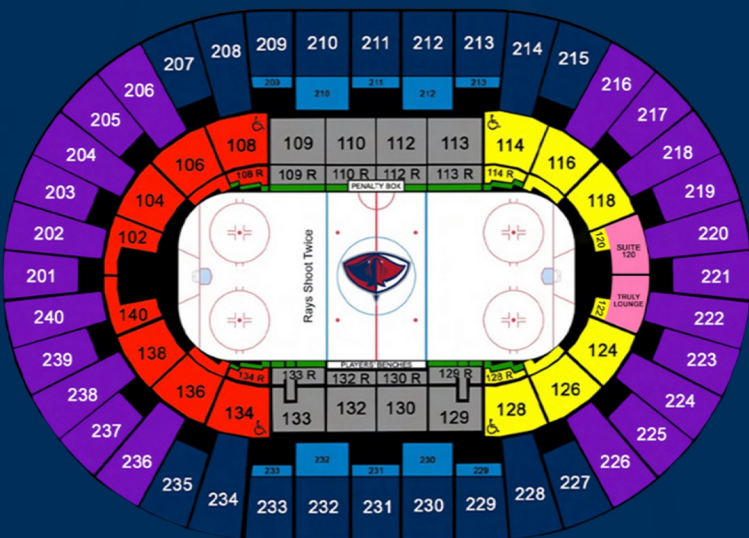

# WEEKENDER PLAN

SPEND YOUR WEEKENDS WITH THE RAYS

■ **SAVE UP TO 55%  
OFF SINGLE GAME PRICE**

■ **EXCLUSIVE MEET THE  
TEAM EVENTS**

■ **24 OF OUR BEST  
WEEKEND HOME GAMES\***

■ **FLEXIBLE TICKET  
EXCHANGE PROGRAM**

■ **FREE PARKING  
(A \$240 VALUE)**

■ **& MUCH, MUCH MORE!**

\*PREDETERMINED FRIDAY, SATURDAY, OR SUNDAY HOME GAMES

<b>PLATINUM</b>	<b>\$792</b>
<b>PREMIUM</b>	<b>\$708</b>
<b>ENDS</b>	<b>\$612</b>
<b>MEZZANINE</b>	<b>\$588</b>
<b>BALCONY</b>	<b>\$468</b>
<b>BALCONY ENDS</b>	<b>\$444</b>